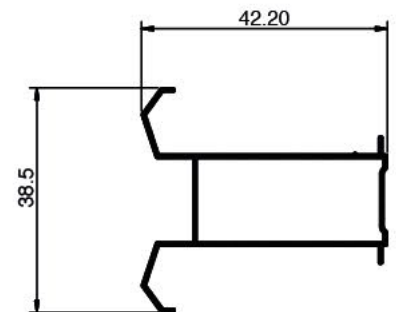

IF 587
Weight: 0.264 KG/M

IF 586
Weight: 0.420 KG/M

IF 588
Weight: 0.258 KG/M

KITCHEN PROFILES

IF 589

Weight: 0.375 KG/M

IF 521

Weight: 0.378 KG/M

CUPBOARD PROFILES

IF 579

Weight: 0.070 KG/M

IF 568

Weight: 0.398 KG/M

IF 580

Weight: 0.230 KG/M

IF 581