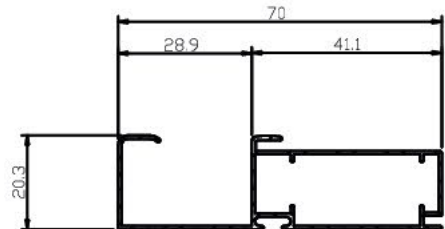

IF 587
Weight: 0.264 KG/M

IF 586
Weight: 0.420 KG/M

IF 588
Weight: 0.258 KG/M

KITCHEN PROFILES

IF 589

Weight: 0.375 KG/M

IF 521

Weight: 0.378 KG/M

CUPBOARD PROFILES

IF 579

Weight: 0.070 KG/M

IF 568

Weight: 0.398 KG/M

IF 580

Weight: 0.230 KG/M

IF 581