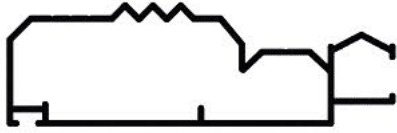

IF 587
Weight: 0.264 KG/M

IF 586
Weight: 0.420 KG/M

IF 588
Weight: 0.258 KG/M

KITCHEN PROFILES

IF 589

Weight: 0.375 KG/M

IF 521

Weight: 0.378 KG/M