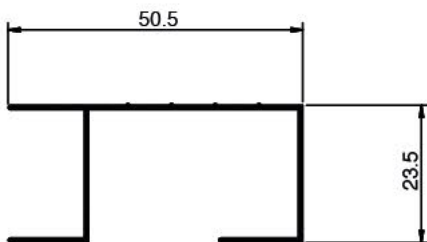

IF 587
Weight: 0.264 KG/M

IF 586
Weight: 0.420 KG/M

IF 588
Weight: 0.258 KG/M

KITCHEN PROFILES

IF 589

Weight: 0.375 KG/M

IF 521

Weight: 0.378 KG/M

CUPBOARD PROFILES

IF 579

Weight: 0.070 KG/M

IF 568

Weight: 0.398 KG/M

IF 580

Weight: 0.230 KG/M

IF 581